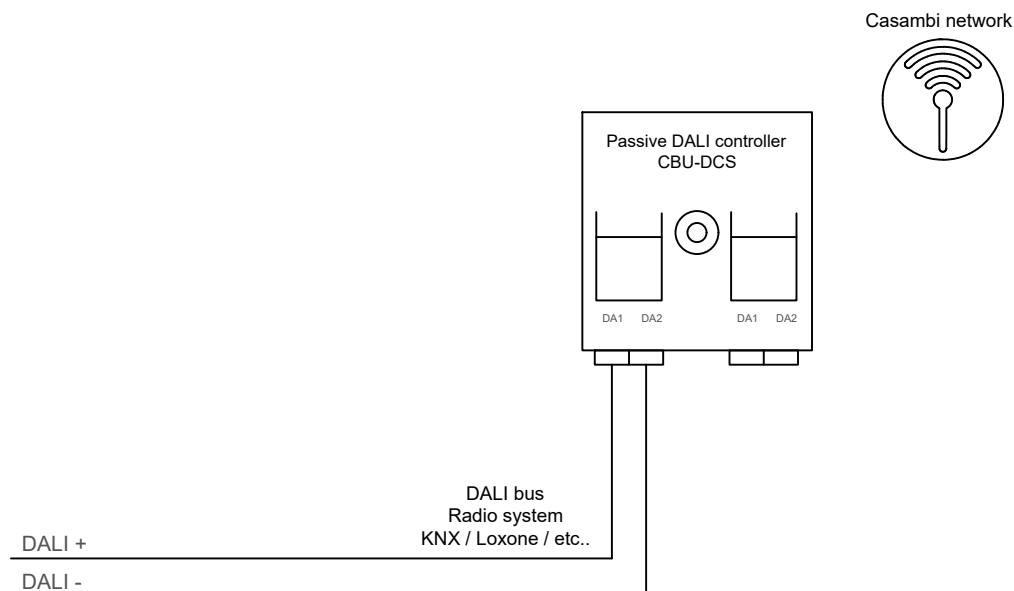

# Operate Casambi Bluetooth network on a third-party system

The addresses of the Casambi network can be read out via the third-party system

Wiring Diagram: LIGA air module  
Luminaire Model: ...  
Control: DALI Gateway